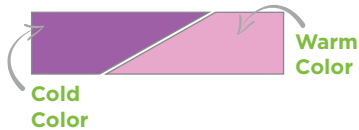

COLOR CHANGE LEGEND

COLORLESS TO COLOR INKS

Blue: PMS 2718

Aqua: PMS 319

Magenta: PMS 2375

Charcoal: PMS 424

Purple: PMS 2583

COLOR CHANGE LEGEND

COLOR TO COLOR INKS

Green to Yellow:
PMS 2270 / PMS 2296

Purple to Pink:
PMS 2583 / PMS 236

Charcoal to Orange:
PMS 424 / PMS 170

Temperature profiles available: 12°C, 29°C, and 45°C

Additional colors and temperatures will be considered a custom ink and require an R&D fee or order commitment.